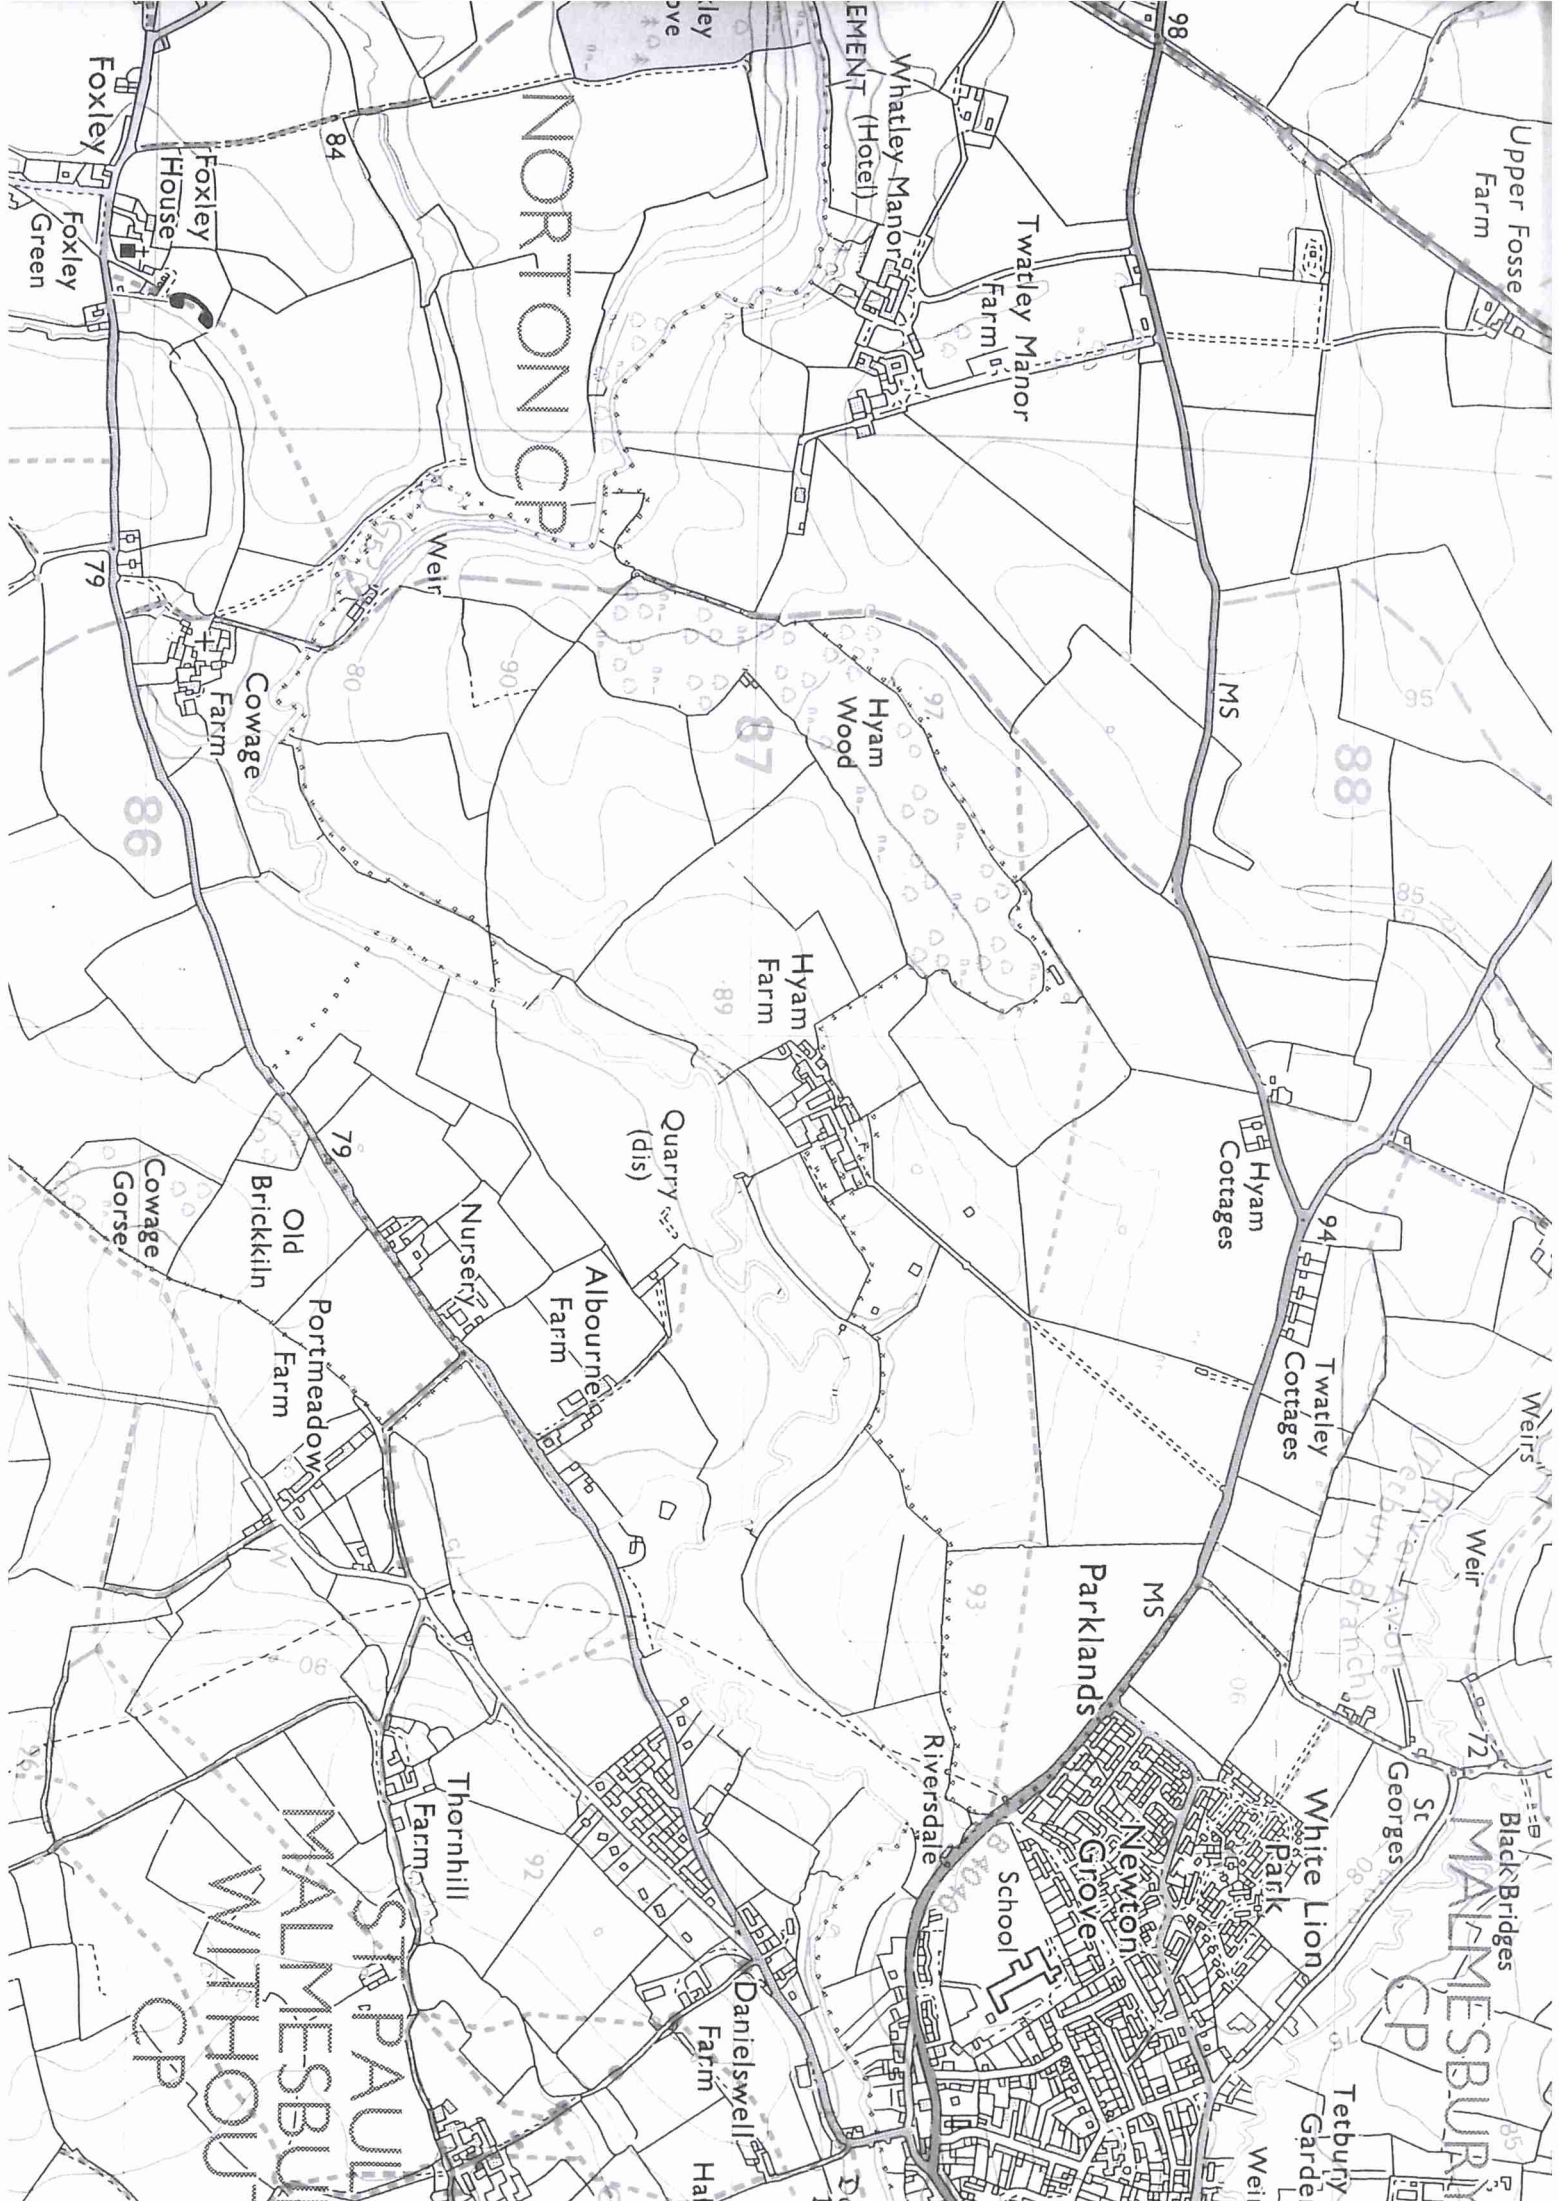

NORTON CP

MALMESBURY CP

MALSMESBURY CP

Foxley House
Foxley Green

Whatley Manor (Hotel)

Twatley Manor Farm

Upper Fosse Farm

Cowage Farm

Hyam Wood

Hyam Farm

Hyam Cottages

Twatley Cottages

Old Portmeadow Farm

Nursery

Albourne Farm

Quarry (dis)

Parklands

Newton Grove School

Danielswell Farm

Thornhill Farm

White Lion Park

St Georges

Black Bridges

Tetbury Garde

84

86

87

88

89

79

72

80

93

92

98

79

85

MS

MS

88

85

82

79

76

73